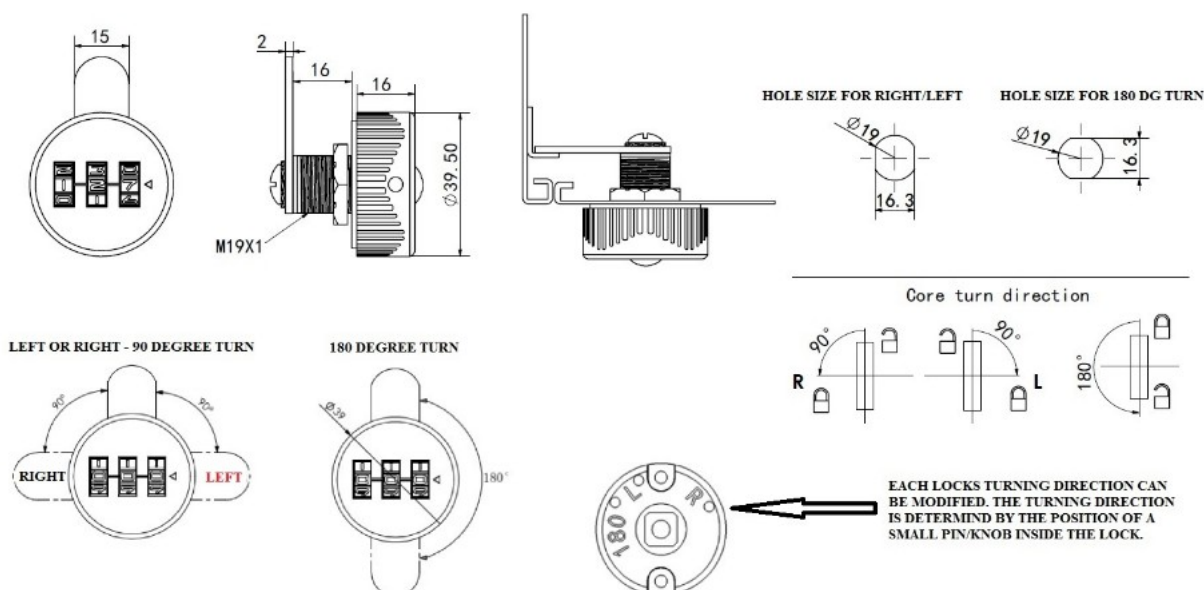

PRODUCT SHEET

Description:

Combi. Cam Lock "Jacks", 90DG, LH, $\varnothing 19 \times 16 \text{mm}$, CPL, Cam A04

Item number:

14.08.210-5

Units	Box	Carton	HS Code	Barcode
Pcs.	10	100	8301300000	
				5704866498883